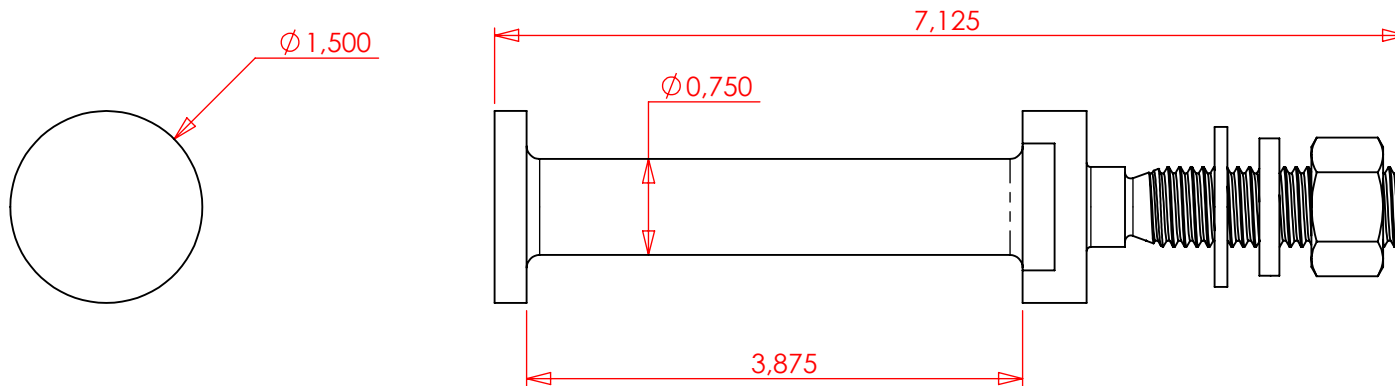

ITEM	DESCRIPTION	MATERIAL	QTY
1	GROUNDING BOLT	COPPER C110-ETP	1
2	5/8" FLAT WASHER	BRONZE-SILICONE	1
3	5/8" LOCK WASHER	BRONZE-SILICONE	1
4	5/8"-11 HEX. NUT	BRONZE-SILICONE	1

PART NUMBER
F601108
DRAWING NUMBER
03-M-015
FORMAT
A

DESCRIPTION
GROUND STUD 7 1/8" OVERALL LENGTH

PROJECT NUMBER 034	PART NUMBER F601108
SAP:	PRODUCT NUMBER 03-M-015
PAGE 1 of 1	DRAWING NUMBER 03-M-015