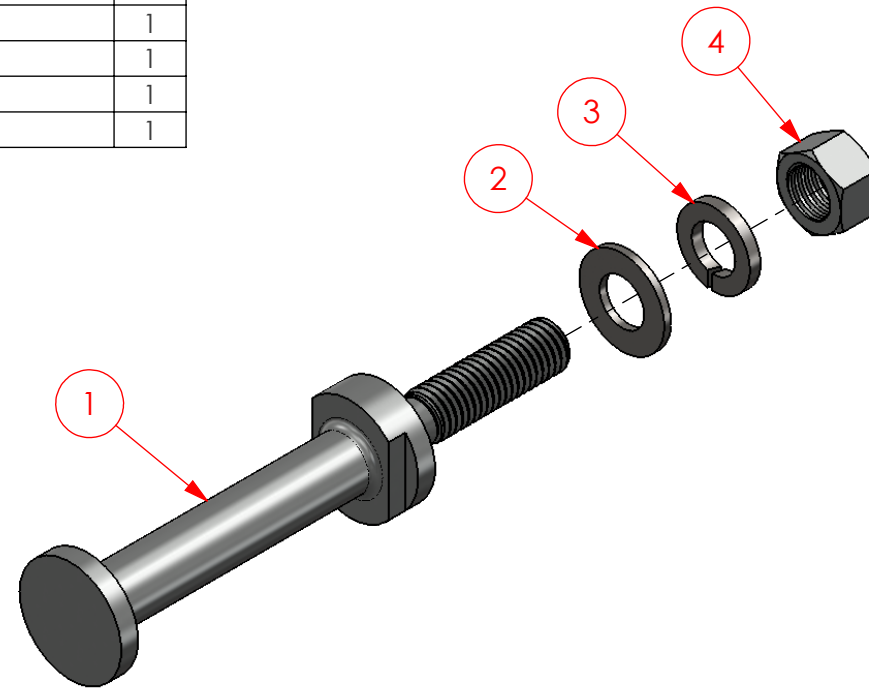

ITEM	DESCRIPTION	MATERIAL	QTY
1	GROUNDING BOLT	COPPER C110-ETP	1
2	5/8" FLAT WASHER	BRONZE-SILICONE	1
3	5/8" LOCK WASHER	BRONZE-SILICONE	1
4	5/8"-11 HEX. NUT	BRONZE-SILICONE	1

PART NUMBER
F601108
DRAWING NUMBER
03-M-015
FORMAT
A

DESCRIPTION
GROUND STUD 7 1/8" OVERALL LENGTH

PROJECT NUMBER 034	PART NUMBER F601108
SAP:	PRODUCT NUMBER 03-M-015
PAGE 1 of 1	DRAWING NUMBER 03-M-015