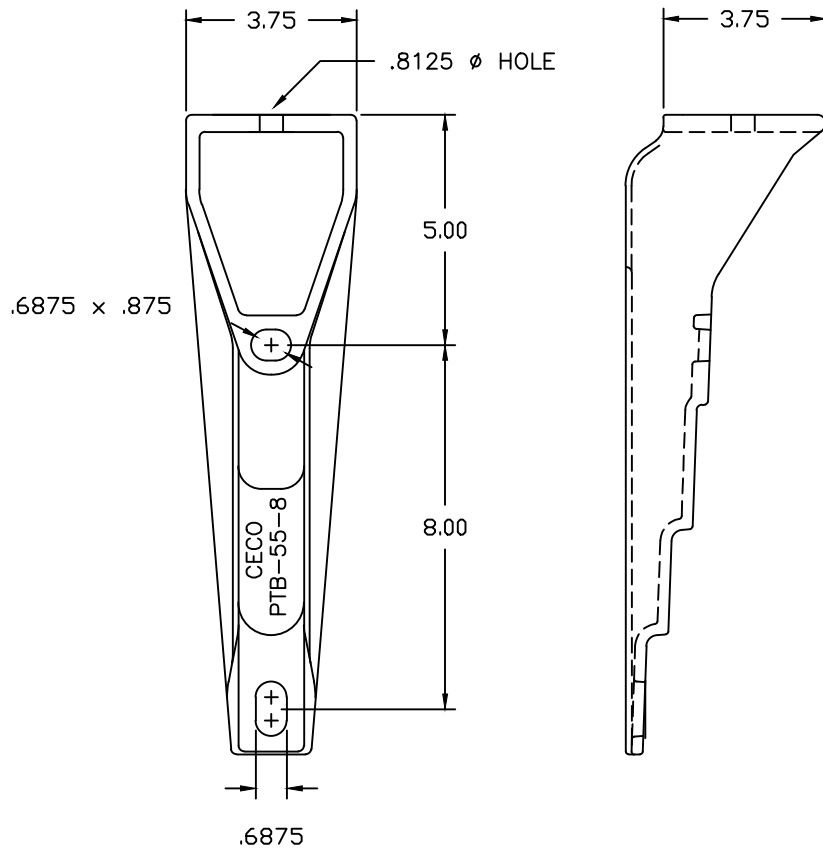

ITEM NO.	PART NO.	CAT. NO.	DESCRIPTION	DWG. NO.
1	P64698C	PTB-55-8-BC	POLE TOP BRACKET	PD1136C

PROPRIETARY

This information is confidential and is the property of Maclean Power Systems. It may not be made public or reproduced except that the customer may make copies for use solely in the installation, maintenance, and operation of products supplied by Maclean power systems.

NOTES:

- 1.0 MATERIAL - DUCTILE IRON
- 2.0 FINISH - HOT DIP GALVANIZED
- 3.0 DIMENSIONS IN INCHES

NO.	DATE	DESCRIPTION	BY
1	6/28/21	ADDED BOM TABLE	EDE
REVISIONS			

DATE: 12-09-98	DRAWING NO: CEA-3379	SH: OF:	R/1
-------------------	-------------------------	------------	-----