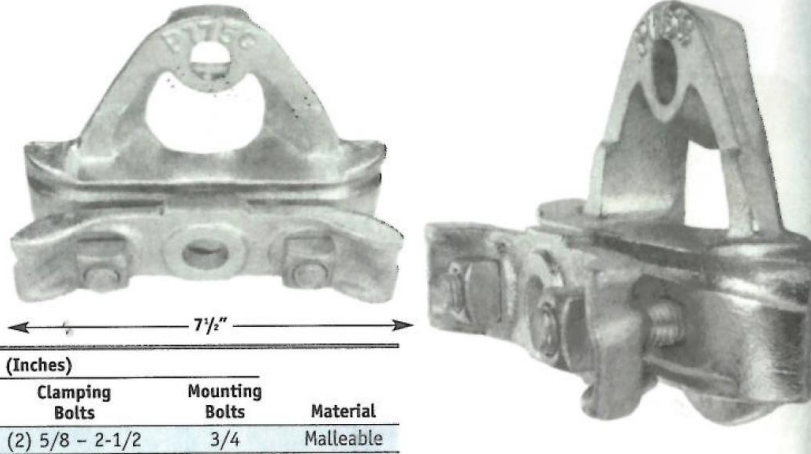

Clamps, Aerial Cable, Heavy Duty

Hot Dip Galvanized

Features:

- For attaching medium to heavy duty cable on both angle and tangent construction.
- Two separate clamping plate bolts allow clamping action to be independent of wood shrinkage.

Catalog No.	Dimensions (Inches)				
	Messenger Range	Clearance Pole To Messenger	Clamping Bolts	Mounting Bolts	Material
PA175C	.430 - .630	2	(2) 5/8 - 2-1/2	3/4	Malleable