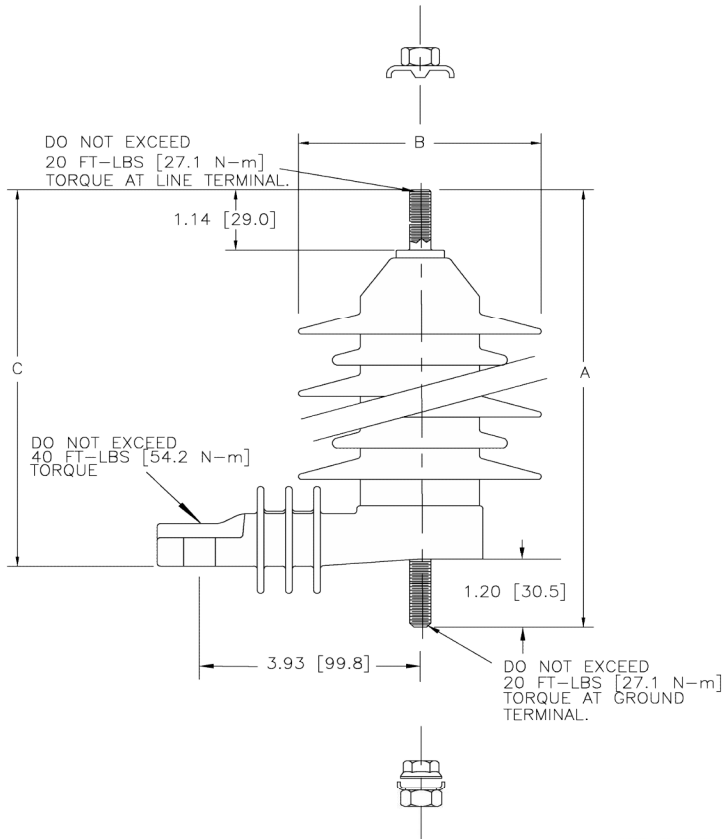

MPS Catalog Number: **ZHP006-0000000**
Date: **01/14/2022**
By: **Laurel Wallace**

Electricals Values

Rating kV-RMS:	06	
MCOV kV-RMS:	5.10	
F.O.W. kV-CREST:	23.4	
SwitchSurge kV-CREST:	15.10	
Creep:	11.94 in	303 mm
Strike:	6.02 in	153 mm

Dimensions & Physical Characteristics

Dimension A:	7.66 in	195 mm
Dimension B:	4.30 in	109 mm
Dimension C:	6.54 in	166 mm
Weight:	3.00 lbs	1.36 kg

Max Discharge Voltage (kV-CREST)

1.5 kA	17.1	20 kA	23.6
2.5 kA	17.5	40 kA	27.7
3.0 kA	17.7		
5.0 kA	18.8		
10 kA	20.7		

Special Options

3/8-16 hardware.

This drawing contains confidential information that is the property of MacLean Power, L.L.C. ("MacLean"). Use of MacLean's confidential information without MacLean's express written consent is strictly prohibited and may expose you to legal liability. If you believe that you received this material in error, please destroy it or return it to "MacLean Power, L.L.C., 7801 Park Place Rd., York, South Carolina 29745, USA."