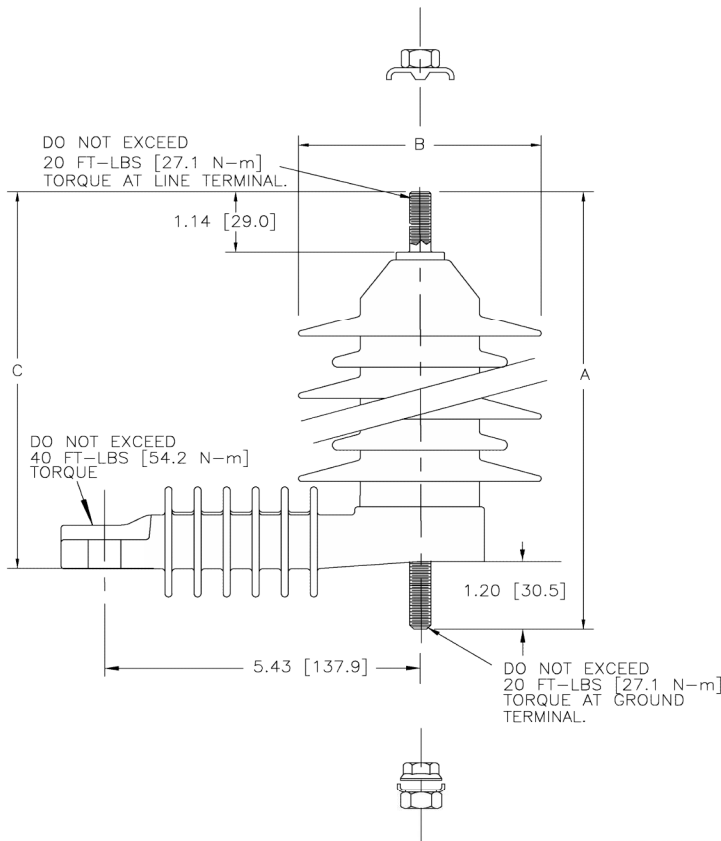

MPS Catalog Number: **ZHP018-0000000**
Date: **02/01/2022**
By: **Laurel Wallace**

Electricals Values

Rating kV-RMS:	18	
MCOV kV-RMS:	15.30	
F.O.W. kV-CREST:	65.6	
SwitchSurge kV-CREST:	42.40	
Creep:	23.84 in	606 mm
Strike:	10.01 in	254 mm

Dimensions & Physical Characteristics

Dimension A:	11.09 in	282 mm
Dimension B:	4.30 in	109 mm
Dimension C:	10.02 in	255 mm
Weight:	4.90 lbs	2.22 kg

Max Discharge Voltage (kV-CREST)

1.5 kA	47.8	20 kA	66.2
2.5 kA	49.1	40 kA	77.7
3.0 kA	49.7		
5.0 kA	52.6		
10 kA	58.0		

Special Options

3/8-16 hardware.

This drawing contains confidential information that is the property of MacLean Power, L.L.C. ("MacLean"). Use of MacLean's confidential information without MacLean's express written consent is strictly prohibited and may expose you to legal liability. If you believe that you received this material in error, please destroy it or return it to "MacLean Power, L.L.C., 7801 Park Place Rd., York, South Carolina 29745, USA."