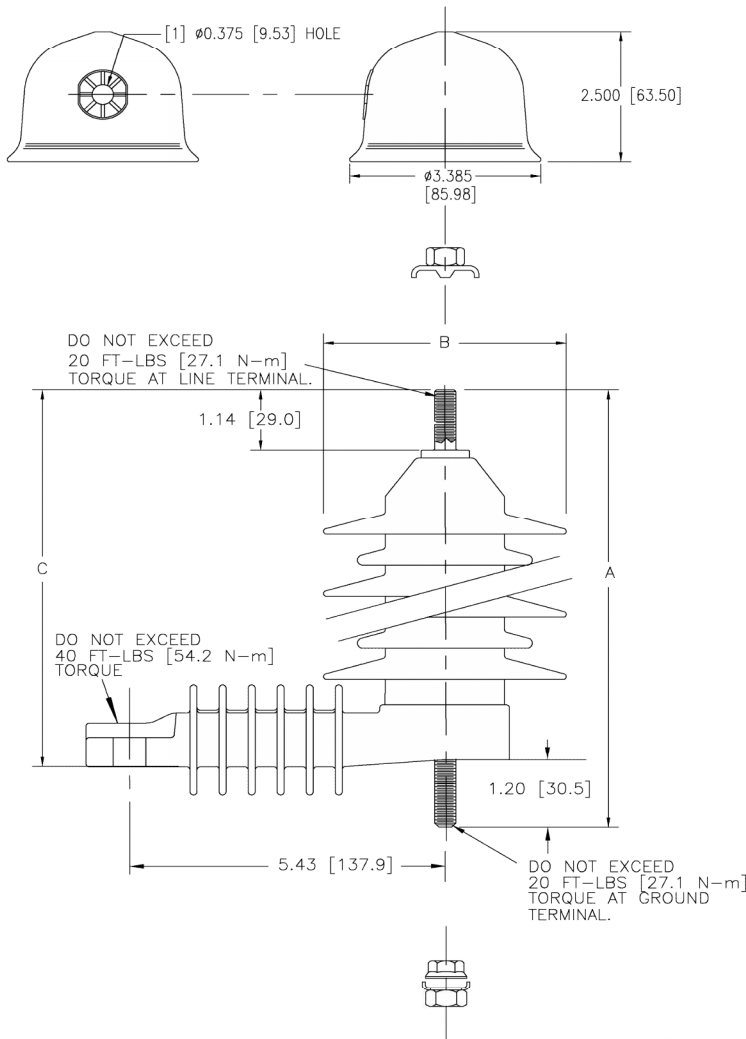

MPS Catalog Number: **ZHP018-0000100**
Date: **01/18/2022**
By: **Laurel Wallace**

Electricals Values

Rating kV-RMS:	18	
MCOV kV-RMS:	15.30	
F.O.W. kV-CREST:	65.6	
SwitchSurge kV-CREST:	42.40	
Creep:	23.84 in	606 mm
Strike:	10.01 in	254 mm

Dimensions & Physical Characteristics

Dimension A:	11.09 in	282 mm
Dimension B:	4.30 in	109 mm
Dimension C:	10.02 in	255 mm
Weight:	5.00 lbs	2.27 kg

Max Discharge Voltage (kV-CREST)

1.5 kA	47.8	20 kA	66.2
2.5 kA	49.1	40 kA	77.7
3.0 kA	49.7		
5.0 kA	52.6		
10 kA	58.0		

Special Options

3/8-16 hardware.

This drawing contains confidential information that is the property of MacLean Power, L.L.C. ("MacLean"). Use of MacLean's confidential information without MacLean's express written consent is strictly prohibited and may expose you to legal liability. If you believe that you received this material in error, please destroy it or return it to "MacLean Power, L.L.C., 7801 Park Place Rd., York, South Carolina 29745, USA."