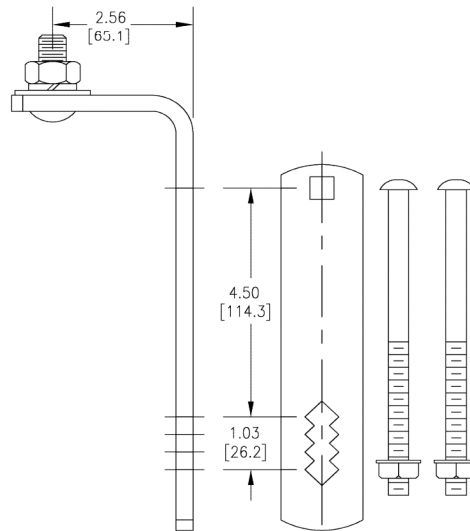

MPS Catalog Number: **ZHP018-0C00100**
Date: **02/10/2022**
By: **Laurel Wallace**

Electricals Values

Rating kV-RMS:	18	
MCOV kV-RMS:	15.30	
F.O.W. kV-CREST:	65.6	
SwitchSurge kV-CREST:	42.40	
Creep:	23.84 in	606 mm
Strike:	10.01 in	254 mm

Dimensions & Physical Characteristics

Dimension A:	11.09 in	282 mm
Dimension B:	4.30 in	109 mm
Dimension C:	10.02 in	255 mm
Weight:	7.00 lbs	3.18 kg

Max Discharge Voltage (kV-CREST)

1.5 kA	47.8	20 kA	66.2
2.5 kA	49.1	40 kA	77.7
3.0 kA	49.7		
5.0 kA	52.6		
10 kA	58.0		

Special Options

3/8-16 hardware.

This drawing contains confidential information that is the property of MacLean Power, L.L.C. ("MacLean"). Use of MacLean's confidential information without MacLean's express written consent is strictly prohibited and may expose you to legal liability. If you believe that you received this material in error, please destroy it or return it to "MacLean Power, L.L.C., 7801 Park Place Rd., York, South Carolina 29745, USA."