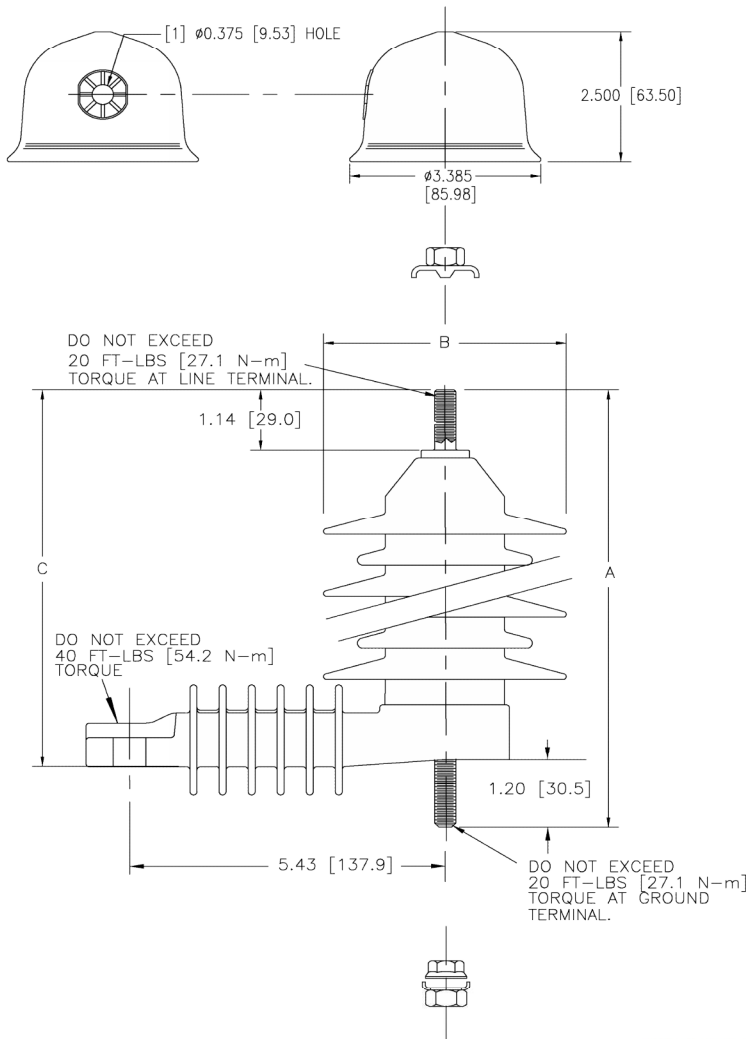

MPS Catalog Number: **ZHP018-0C00100**
Date: **02/10/2022**
By: **Laurel Wallace**

Electricals Values

Rating kV-RMS:	18	
MCOV kV-RMS:	15.30	
F.O.W. kV-CREST:	65.6	
SwitchSurge kV-CREST:	42.40	
Creep:	23.84 in	606 mm
Strike:	10.01 in	254 mm

Dimensions & Physical Characteristics

Dimension A:	11.09 in	282 mm
Dimension B:	4.30 in	109 mm
Dimension C:	10.02 in	255 mm
Weight:	7.00 lbs	3.18 kg

Max Discharge Voltage (kV-CREST)

1.5 kA	47.8	20 kA	66.2
2.5 kA	49.1	40 kA	77.7
3.0 kA	49.7		
5.0 kA	52.6		
10 kA	58.0		

Special Options

3/8-16 hardware.

This drawing contains confidential information that is the property of MacLean Power, L.L.C. ("MacLean"). Use of MacLean's confidential information without MacLean's express written consent is strictly prohibited and may expose you to legal liability. If you believe that you received this material in error, please destroy it or return it to "MacLean Power, L.L.C., 7801 Park Place Rd., York, South Carolina 29745, USA."