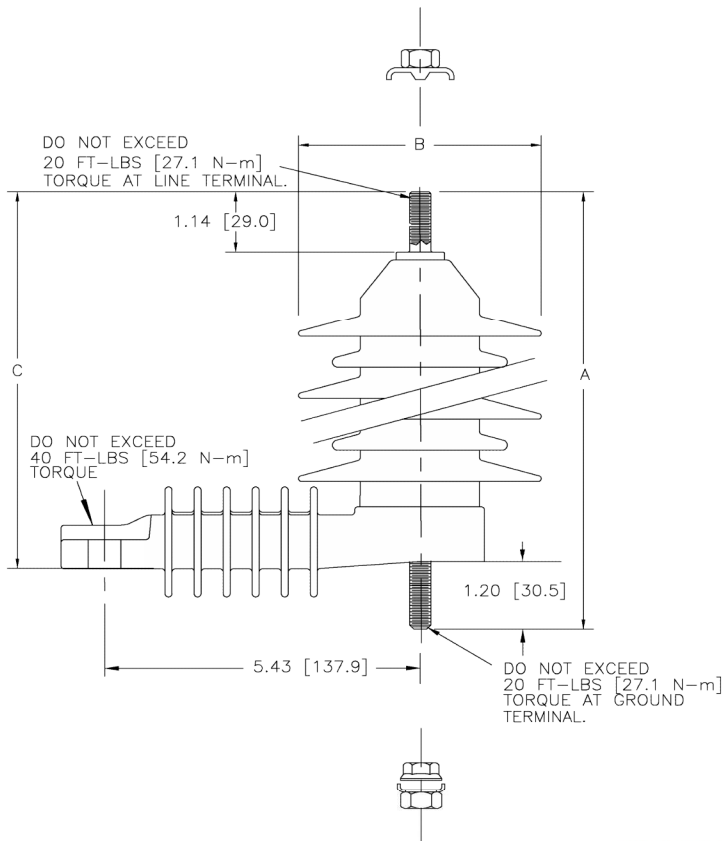

MPS Catalog Number: **ZHP027-0000000**
Date: **01/20/2022**
By: **Laurel Wallace**

Electricals Values

Rating kV-RMS:	27	
MCOV kV-RMS:	22.00	
F.O.W. kV-CREST:	98.7	
SwitchSurge kV-CREST:	63.80	
Creep:	35.83 in	910 mm
Strike:	13.69 in	348 mm

Dimensions & Physical Characteristics

Dimension A:	14.51 in	369 mm
Dimension B:	4.30 in	109 mm
Dimension C:	13.44 in	341 mm
Weight:	7.10 lbs	3.22 kg

Max Discharge Voltage (kV-CREST)

1.5 kA	72.0	20 kA	99.7
2.5 kA	73.9	40 kA	117.0
3.0 kA	74.8		
5.0 kA	79.1		
10 kA	87.3		

Special Options

3/8-16 hardware.

This drawing contains confidential information that is the property of MacLean Power, L.L.C. ("MacLean"). Use of MacLean's confidential information without MacLean's express written consent is strictly prohibited and may expose you to legal liability. If you believe that you received this material in error, please destroy it or return it to "MacLean Power, L.L.C., 7801 Park Place Rd., York, South Carolina 29745, USA."