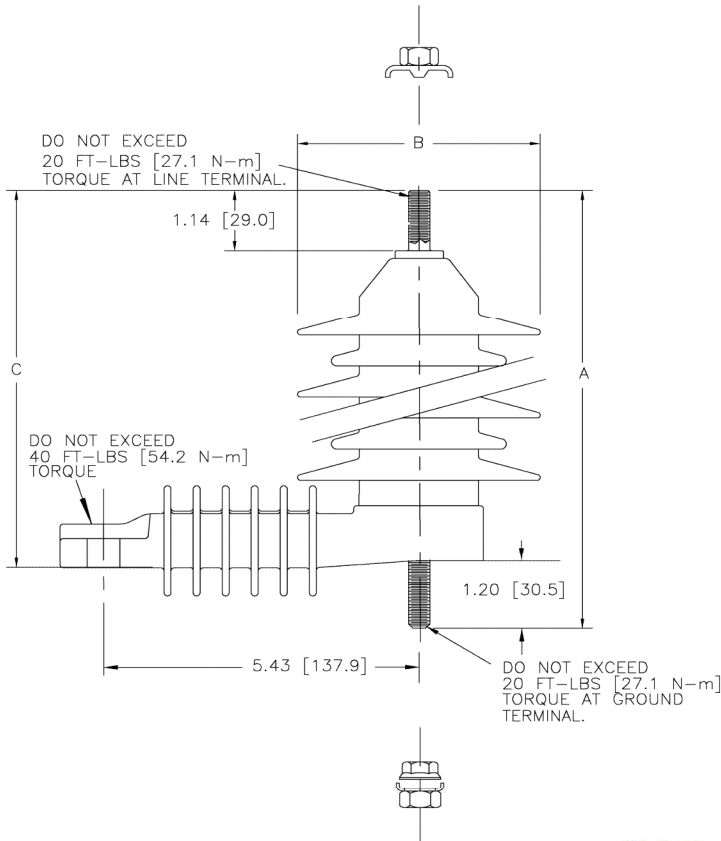

MPS Catalog Number: **ZHP030-0000000**
Date: **11/22/2022**
By: **Laurel Wallace**

Electricals Values

Rating kV-RMS:	30	
MCOV kV-RMS:	24.40	
F.O.W. kV-CREST:	109.6	
SwitchSurge kV-CREST:	70.90	
Creep:	39.92 in	1014 mm
Strike:	14.52 in	369 mm

Dimensions & Physical Characteristics

Dimension A:	15.66 in	398 mm
Dimension B:	4.30 in	109 mm
Dimension C:	14.59 in	371 mm
Weight:	7.80 lbs	3.54 kg

Max Discharge Voltage (kV-CREST)

1.5 kA	79.9	20 kA	110.6
2.5 kA	82.0	40 kA	129.9
3.0 kA	83.0		
5.0 kA	87.8		
10 kA	96.9		

Special Options

3/8-16 hardware.

This drawing contains confidential information that is the property of MacLean Power, L.L.C. ("MacLean"). Use of MacLean's confidential information without MacLean's express written consent is strictly prohibited and may expose you to legal liability. If you believe that you received this material in error, please destroy it or return it to "MacLean Power, L.L.C., 7801 Park Place Rd., York, South Carolina 29745, USA."