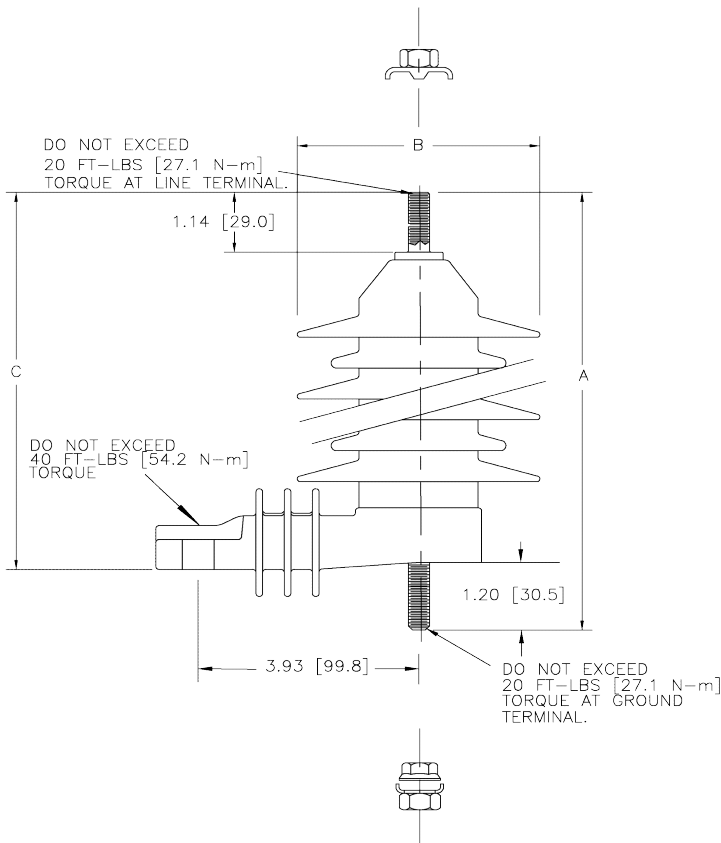

MPS Catalog Number: **ZRP003-0000000**
Date: **07/28/2023**
By: **Steven Langheld**

Electricals Values

Rating kV-RMS:	03	
MCOV kV-RMS:	2.60	
F.O.W. kV-CREST:	10.0	
SwitchSurge kV-CREST:	6.70	
Creep:	7.96 in	202 mm
Strike:	5.47 in	139 mm

Dimensions & Physical Characteristics

Dimension A:	6.52 in	166 mm
Dimension B:	4.30 in	109 mm
Dimension C:	5.40 in	137 mm
Weight:	2.30 lbs	1.04 kg

Max Discharge Voltage (kV-CREST)

1.5 kA	7.3	20 kA	10.9
2.5 kA	7.7	40 kA	12.5
3.0 kA	7.9		
5.0 kA	8.1		
10 kA	9.2		

Special Options

3/8-16 hardware.

This drawing contains confidential information that is the property of MacLean Power, L.L.C. ("MacLean"). Use of MacLean's confidential information without MacLean's express written consent is strictly prohibited and may expose you to legal liability. If you believe that you received this material in error, please destroy it or return it to "MacLean Power, L.L.C., 7801 Park Place Rd., York, South Carolina 29745, USA."