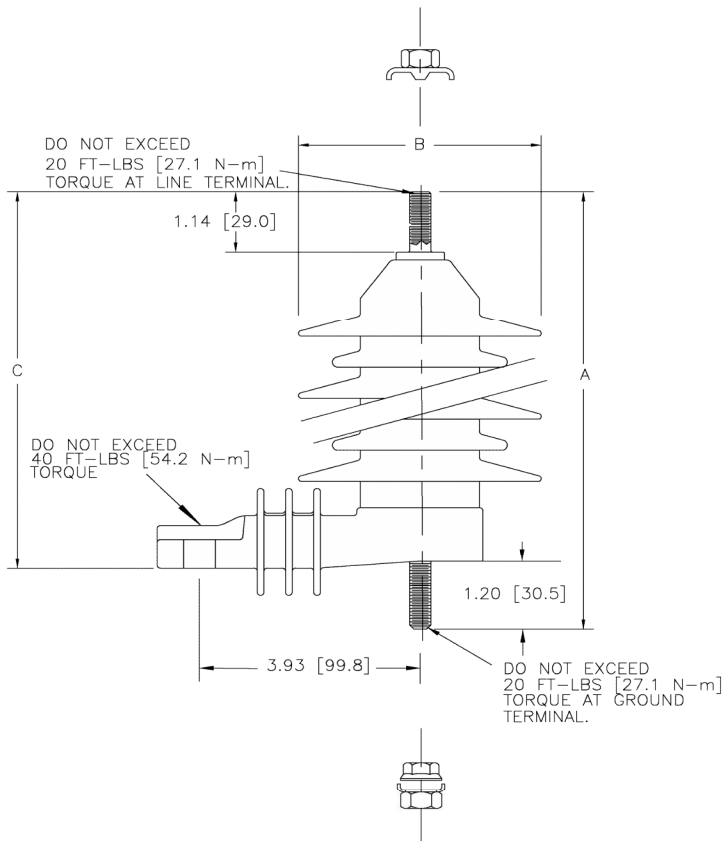

MPS Catalog Number: **ZRP009-0000000**
Date: **05/03/2022**
By: **Laurel Wallace**

Electricals Values

Rating kV-RMS:	09	
MCOV kV-RMS:	7.70	
F.O.W. kV-CREST:	27.1	
SwitchSurge kV-CREST:	18.00	
Creep:	15.92 in	404 mm
Strike:	7.76 in	197 mm

Dimensions & Physical Characteristics

Dimension A:	8.80 in	224 mm
Dimension B:	4.30 in	109 mm
Dimension C:	7.68 in	195 mm
Weight:	3.60 lbs	1.63 kg

Max Discharge Voltage (kV-CREST)

1.5 kA	19.7	20 kA	28.4
2.5 kA	20.7	40 kA	33.6
3.0 kA	21.2		
5.0 kA	21.8		
10 kA	24.8		

Special Options

3/8-16 hardware.

This drawing contains confidential information that is the property of MacLean Power, L.L.C. ("MacLean"). Use of MacLean's confidential information without MacLean's express written consent is strictly prohibited and may expose you to legal liability. If you believe that you received this material in error, please destroy it or return it to "MacLean Power, L.L.C., 7801 Park Place Rd., York, South Carolina 29745, USA."