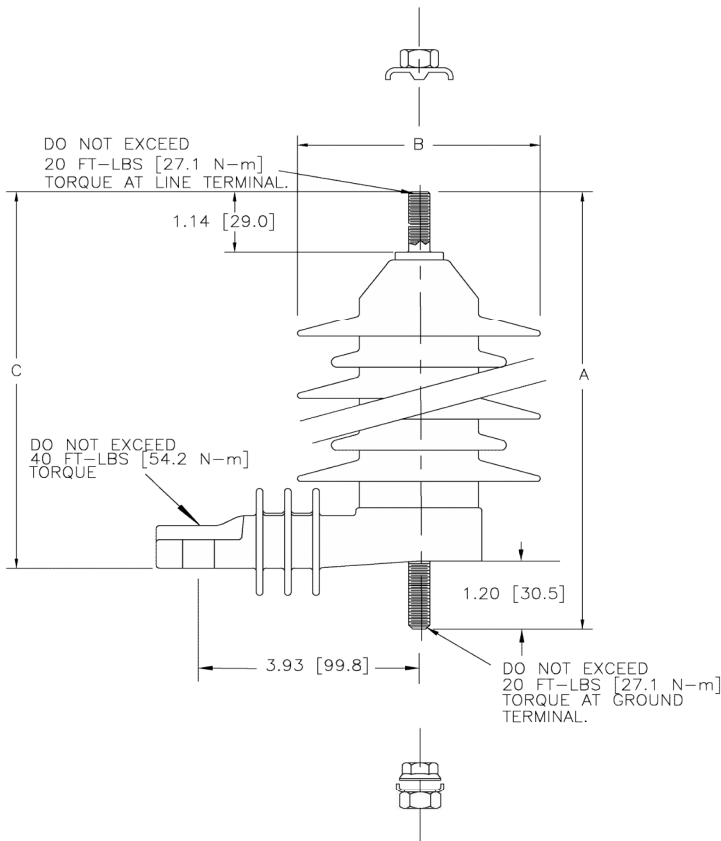

MPS Catalog Number: **ZRP010-0000000**
Date: **07/29/2022**
By: **Laurel Wallace**

Electricals Values

Rating kV-RMS:	10	
MCOV kV-RMS:	8.40	
F.O.W. kV-CREST:	29.8	
SwitchSurge kV-CREST:	19.80	
Creep:	15.92 in	404 mm
Strike:	7.76 in	197 mm

Dimensions & Physical Characteristics

Dimension A:	8.80 in	224 mm
Dimension B:	4.30 in	109 mm
Dimension C:	7.68 in	195 mm
Weight:	3.60 lbs	1.63 kg

Max Discharge Voltage (kV-CREST)

1.5 kA	21.7	20 kA	31.3
2.5 kA	22.8	40 kA	37.0
3.0 kA	23.4		
5.0 kA	24.0		
10 kA	27.3		

Special Options

3/8-16 hardware.

This drawing contains confidential information that is the property of MacLean Power, L.L.C. ("MacLean"). Use of MacLean's confidential information without MacLean's express written consent is strictly prohibited and may expose you to legal liability. If you believe that you received this material in error, please destroy it or return it to "MacLean Power, L.L.C., 7801 Park Place Rd., York, South Carolina 29745, USA."