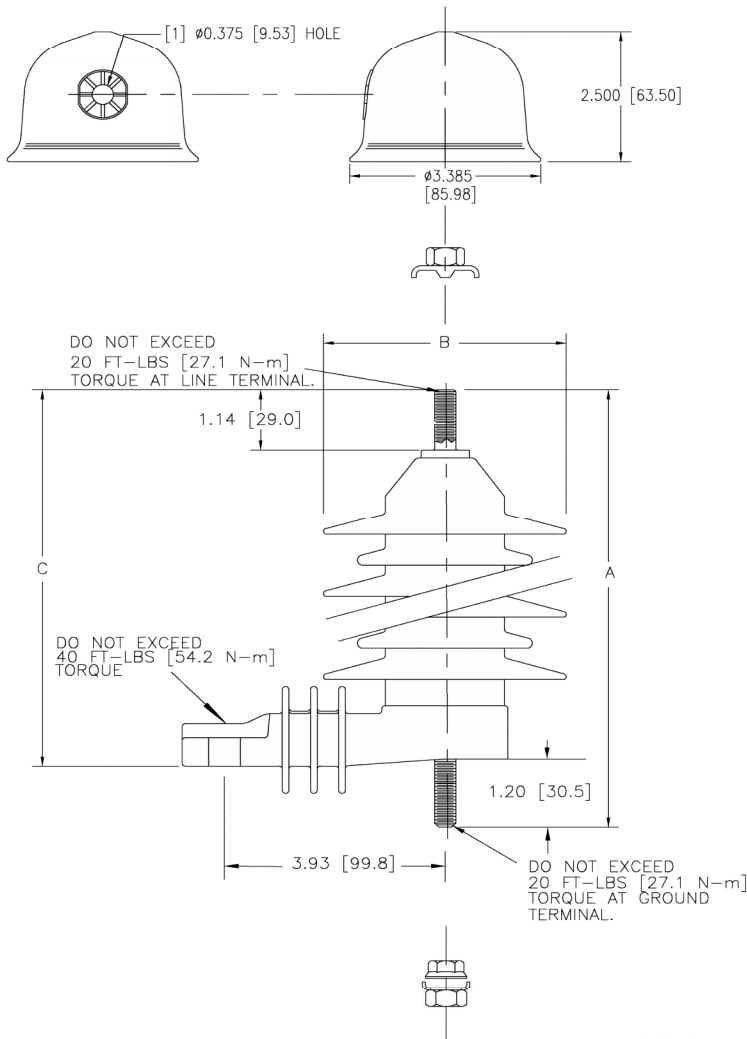

MPS Catalog Number: **ZRP010-0000100**
Date: **09/15/2022**
By: **Laurel Wallace**

Electricals Values

Rating kV-RMS:	10	
MCOV kV-RMS:	8.40	
F.O.W. kV-CREST:	29.8	
SwitchSurge kV-CREST:	19.80	
Creep:	15.92 in	404 mm
Strike:	7.76 in	197 mm

Dimensions & Physical Characteristics

Dimension A:	8.80 in	224 mm
Dimension B:	4.30 in	109 mm
Dimension C:	7.68 in	195 mm
Weight:	3.70 lbs	1.68 kg

Max Discharge Voltage (kV-CREST)

1.5 kA	21.7	20 kA	31.3
2.5 kA	22.8	40 kA	37.0
3.0 kA	23.4		
5.0 kA	24.0		
10 kA	27.3		

Special Options

3/8-16 hardware.

This drawing contains confidential information that is the property of MacLean Power, L.L.C. ("MacLean"). Use of MacLean's confidential information without MacLean's express written consent is strictly prohibited and may expose you to legal liability. If you believe that you received this material in error, please destroy it or return it to "MacLean Power, L.L.C., 7801 Park Place Rd., York, South Carolina 29745, USA."