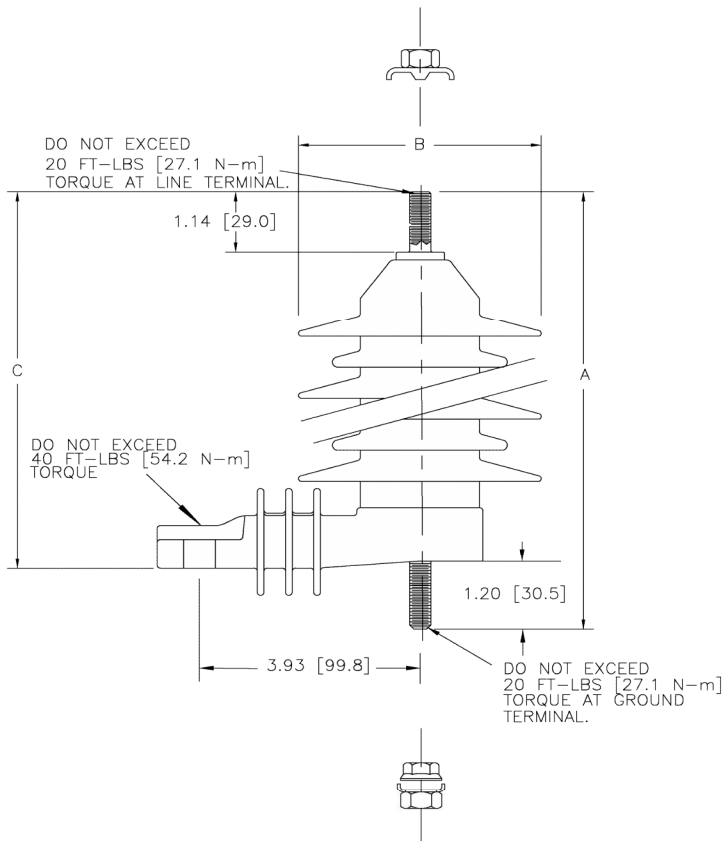

MPS Catalog Number: **ZRP012-0000000**
Date: **04/05/2022**
By: **Laurel Wallace**

Electricals Values

Rating kV-RMS:	12	
MCOV kV-RMS:	10.20	
F.O.W. kV-CREST:	36.2	
SwitchSurge kV-CREST:	24.00	
Creep:	18.28 in	464 mm
Strike:	8.21 in	209 mm

Dimensions & Physical Characteristics

Dimension A:	9.14 in	232 mm
Dimension B:	4.30 in	109 mm
Dimension C:	8.02 in	204 mm
Weight:	3.70 lbs	1.68 kg

Max Discharge Voltage (kV-CREST)

1.5 kA	26.4	20 kA	38.0
2.5 kA	27.7	40 kA	44.8
3.0 kA	28.4		
5.0 kA	29.0		
10 kA	33.1		

Special Options

3/8-16 hardware.

This drawing contains confidential information that is the property of MacLean Power, L.L.C. ("MacLean"). Use of MacLean's confidential information without MacLean's express written consent is strictly prohibited and may expose you to legal liability. If you believe that you received this material in error, please destroy it or return it to "MacLean Power, L.L.C., 7801 Park Place Rd., York, South Carolina 29745, USA."