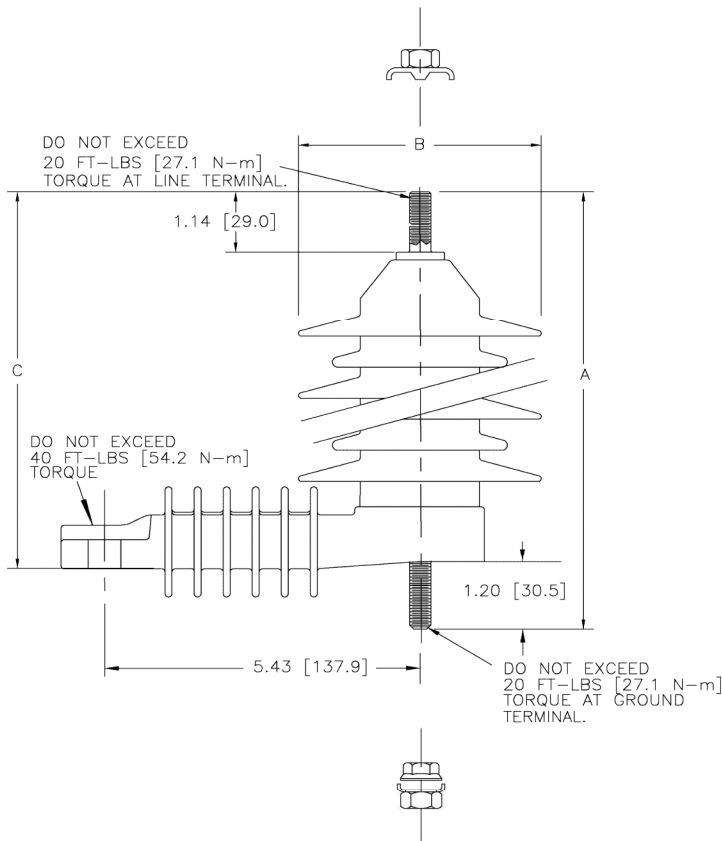

MPS Catalog Number: **ZRP018-0000000**  
Date: **08/24/2022**  
By: **Laurel Wallace**

**Electricals Values**

Rating kV-RMS:	18	
MCOV kV-RMS:	15.30	
F.O.W. kV-CREST:	53.8	
SwitchSurge kV-CREST:	35.80	
Creep:	23.84 in	606 mm
Strike:	10.01 in	254 mm

**Dimensions & Physical Characteristics**

Dimension A:	11.09 in	282 mm
Dimension B:	4.30 in	109 mm
Dimension C:	10.02 in	255 mm
Weight:	4.90 lbs	2.22 kg

**Max Discharge Voltage (kV-CREST)**

1.5 kA	39.3	20 kA	56.6
2.5 kA	41.2	40 kA	66.8
3.0 kA	42.2		
5.0 kA	43.3		
10 kA	49.3		

**Special Options**

3/8-16 hardware.

This drawing contains confidential information that is the property of MacLean Power, L.L.C. ("MacLean"). Use of MacLean's confidential information without MacLean's express written consent is strictly prohibited and may expose you to legal liability. If you believe that you received this material in error, please destroy it or return it to "MacLean Power, L.L.C., 7801 Park Place Rd., York, South Carolina 29745, USA."