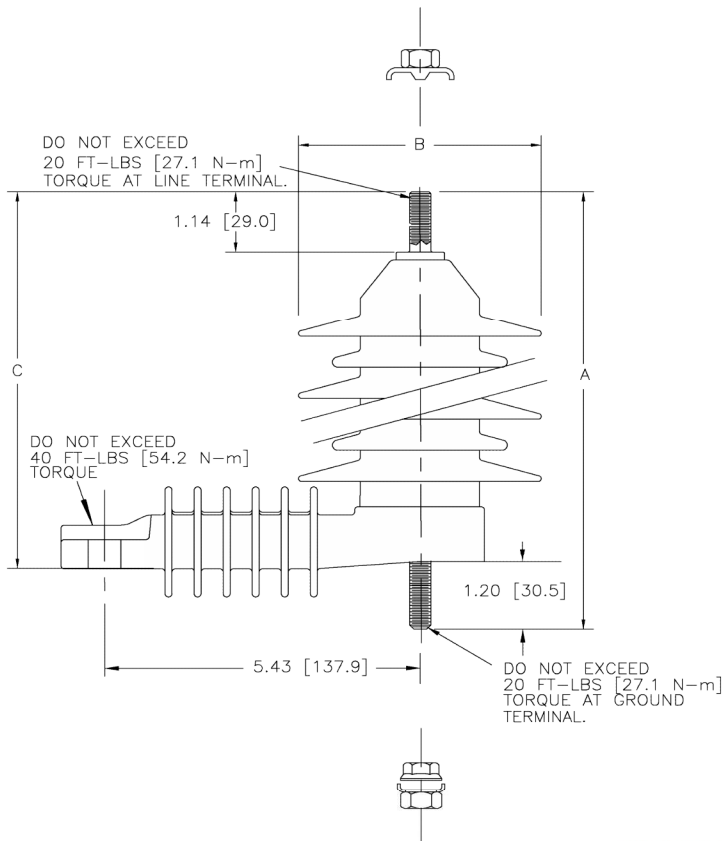

MPS Catalog Number: **ZRP021-0000000**
Date: **06/13/2022**
By: **Laurel Wallace**

Electricals Values

Rating kV-RMS:	21	
MCOV kV-RMS:	17.00	
F.O.W. kV-CREST:	61.3	
SwitchSurge kV-CREST:	40.70	
Creep:	27.87 in	708 mm
Strike:	11.40 in	290 mm

Dimensions & Physical Characteristics

Dimension A:	12.23 in	311 mm
Dimension B:	4.30 in	109 mm
Dimension C:	11.16 in	283 mm
Weight:	5.90 lbs	2.68 kg

Max Discharge Voltage (kV-CREST)

1.5 kA	44.7	20 kA	64.4
2.5 kA	46.9	40 kA	76.0
3.0 kA	48.1		
5.0 kA	49.2		
10 kA	56.1		

Special Options

3/8-16 hardware.

This drawing contains confidential information that is the property of MacLean Power, L.L.C. ("MacLean"). Use of MacLean's confidential information without MacLean's express written consent is strictly prohibited and may expose you to legal liability. If you believe that you received this material in error, please destroy it or return it to "MacLean Power, L.L.C., 7801 Park Place Rd., York, South Carolina 29745, USA."