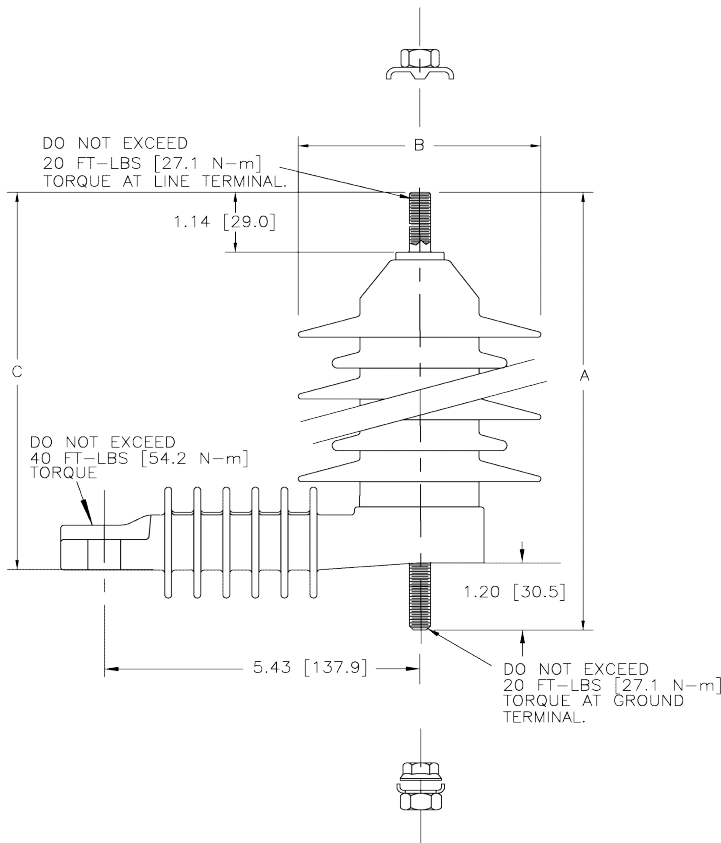

MPS Catalog Number: **ZRP024-0000000**
Date: **07/28/2023**
By: **Steven Langheld**

Electricals Values

Rating kV-RMS:	24	
MCOV kV-RMS:	19.50	
F.O.W. kV-CREST:	71.5	
SwitchSurge kV-CREST:	47.50	
Creep:	31.85 in	809 mm
Strike:	12.54 in	319 mm

Dimensions & Physical Characteristics

Dimension A:	13.37 in	340 mm
Dimension B:	4.30 in	109 mm
Dimension C:	12.30 in	312 mm
Weight:	6.50 lbs	2.95 kg

Max Discharge Voltage (kV-CREST)

1.5 kA	52.1	20 kA	10.9
2.5 kA	54.8	40 kA	88.7
3.0 kA	56.1		
5.0 kA	57.5		
10 kA	65.5		

Special Options

3/8-16 hardware.

This drawing contains confidential information that is the property of MacLean Power, L.L.C. ("MacLean"). Use of MacLean's confidential information without MacLean's express written consent is strictly prohibited and may expose you to legal liability. If you believe that you received this material in error, please destroy it or return it to "MacLean Power, L.L.C., 7801 Park Place Rd., York, South Carolina 29745, USA."