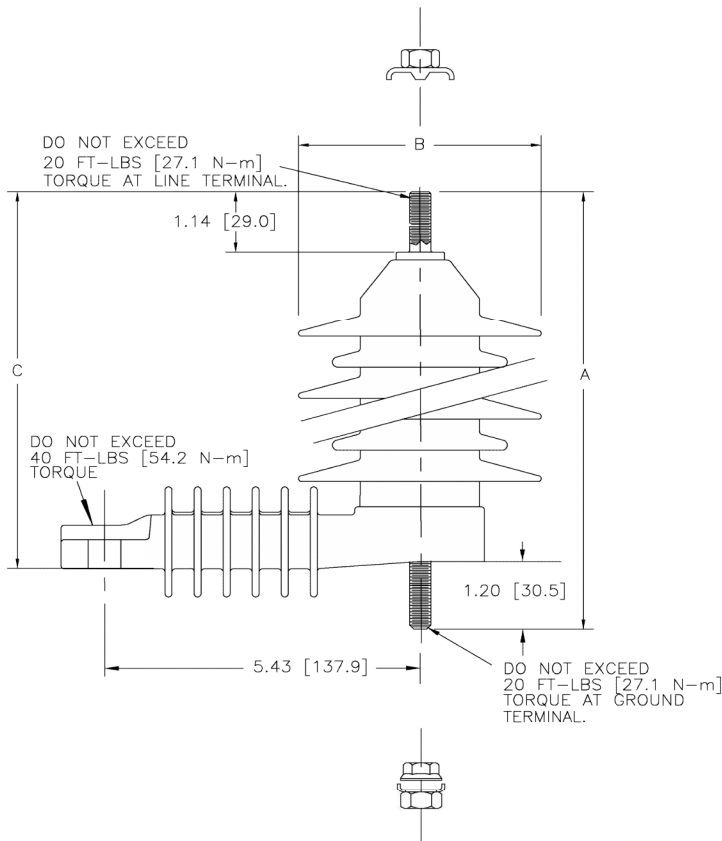

MPS Catalog Number: **ZRP027-0000000**
Date: **09/21/2022**
By: **Laurel Wallace**

Electricals Values

Rating kV-RMS:	27	
MCOV kV-RMS:	22.00	
F.O.W. kV-CREST:	79.4	
SwitchSurge kV-CREST:	52.70	
Creep:	35.83 in	910 mm
Strike:	13.69 in	348 mm

Dimensions & Physical Characteristics

Dimension A:	14.51 in	369 mm
Dimension B:	4.30 in	109 mm
Dimension C:	13.44 in	341 mm
Weight:	7.10 lbs	3.22 kg

Max Discharge Voltage (kV-CREST)

1.5 kA	57.9	20 kA	83.4
2.5 kA	60.8	40 kA	98.5
3.0 kA	62.3		
5.0 kA	63.8		
10 kA	72.7		

Special Options

3/8-16 hardware.

This drawing contains confidential information that is the property of MacLean Power, L.L.C. ("MacLean"). Use of MacLean's confidential information without MacLean's express written consent is strictly prohibited and may expose you to legal liability. If you believe that you received this material in error, please destroy it or return it to "MacLean Power, L.L.C., 7801 Park Place Rd., York, South Carolina 29745, USA."