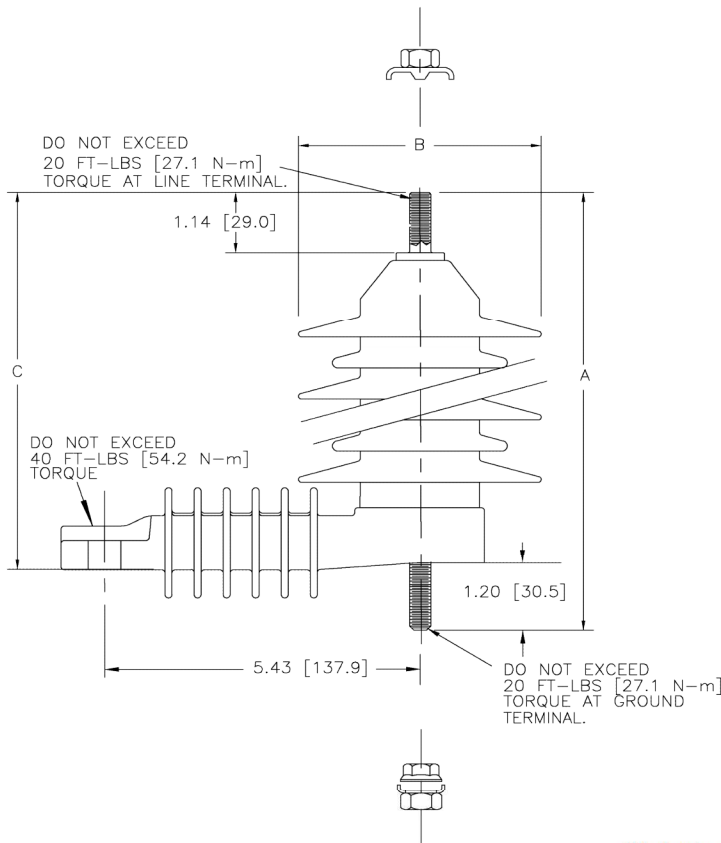

MPS Catalog Number: **ZRP030-0000000**  
Date: **11/22/2022**  
By: **Laurel Wallace**

**Electricals Values**

Rating kV-RMS:	30	
MCOV kV-RMS:	24.40	
F.O.W. kV-CREST:	89.3	
SwitchSurge kV-CREST:	59.30	
Creep:	39.92 in	1014 mm
Strike:	14.52 in	369 mm

**Dimensions & Physical Characteristics**

Dimension A:	15.66 in	398 mm
Dimension B:	4.30 in	109 mm
Dimension C:	14.59 in	371 mm
Weight:	7.80 lbs	3.54 kg

**Max Discharge Voltage (kV-CREST)**

1.5 kA	65.1	20 kA	93.8
2.5 kA	68.4	40 kA	110.8
3.0 kA	70.1		
5.0 kA	71.8		
10 kA	81.8		

**Special Options**

3/8-16 hardware.

This drawing contains confidential information that is the property of MacLean Power, L.L.C. ("MacLean"). Use of MacLean's confidential information without MacLean's express written consent is strictly prohibited and may expose you to legal liability. If you believe that you received this material in error, please destroy it or return it to "MacLean Power, L.L.C., 7801 Park Place Rd., York, South Carolina 29745, USA."