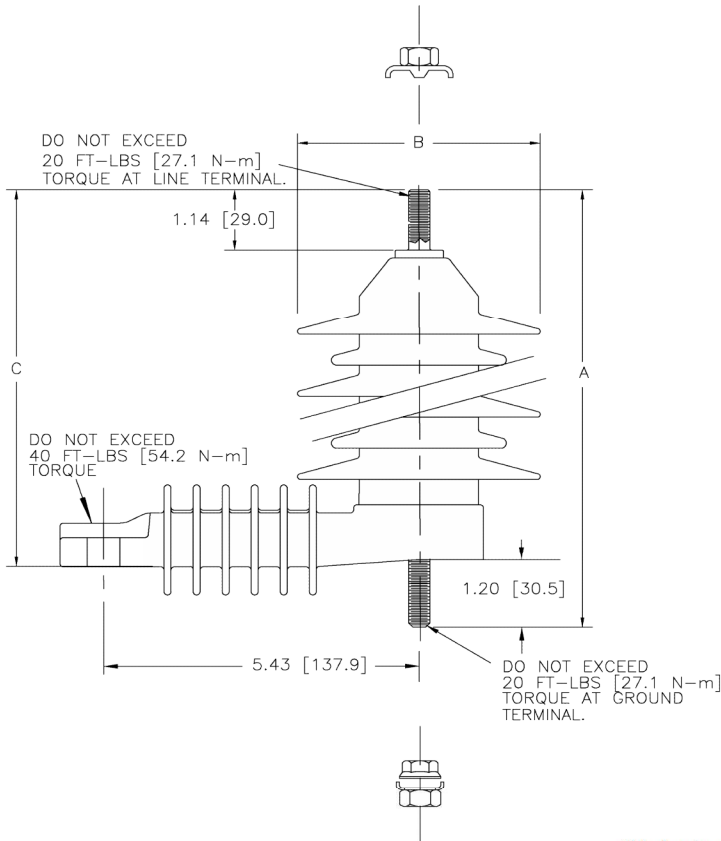

MPS Catalog Number: **ZRP036-0000000**
Date: **08/25/2022**
By: **Laurel Wallace**

Electricals Values

Rating kV-RMS:	36	
MCOV kV-RMS:	29.00	
F.O.W. kV-CREST:	105.9	
SwitchSurge kV-CREST:	70.40	
Creep:	43.90 in	1115 mm
Strike:	15.51 in	394 mm

Dimensions & Physical Characteristics

Dimension A:	16.78 in	426 mm
Dimension B:	4.30 in	109 mm
Dimension C:	15.71 in	399 mm
Weight:	8.40 lbs	3.81 kg

Max Discharge Voltage (kV-CREST)

1.5 kA	77.2	20 kA	111.3
2.5 kA	81.2	40 kA	131.4
3.0 kA	83.1		
5.0 kA	85.1		
10 kA	97.0		

Special Options

3/8-16 hardware.

This drawing contains confidential information that is the property of MacLean Power, L.L.C. ("MacLean"). Use of MacLean's confidential information without MacLean's express written consent is strictly prohibited and may expose you to legal liability. If you believe that you received this material in error, please destroy it or return it to "MacLean Power, L.L.C., 7801 Park Place Rd., York, South Carolina 29745, USA."